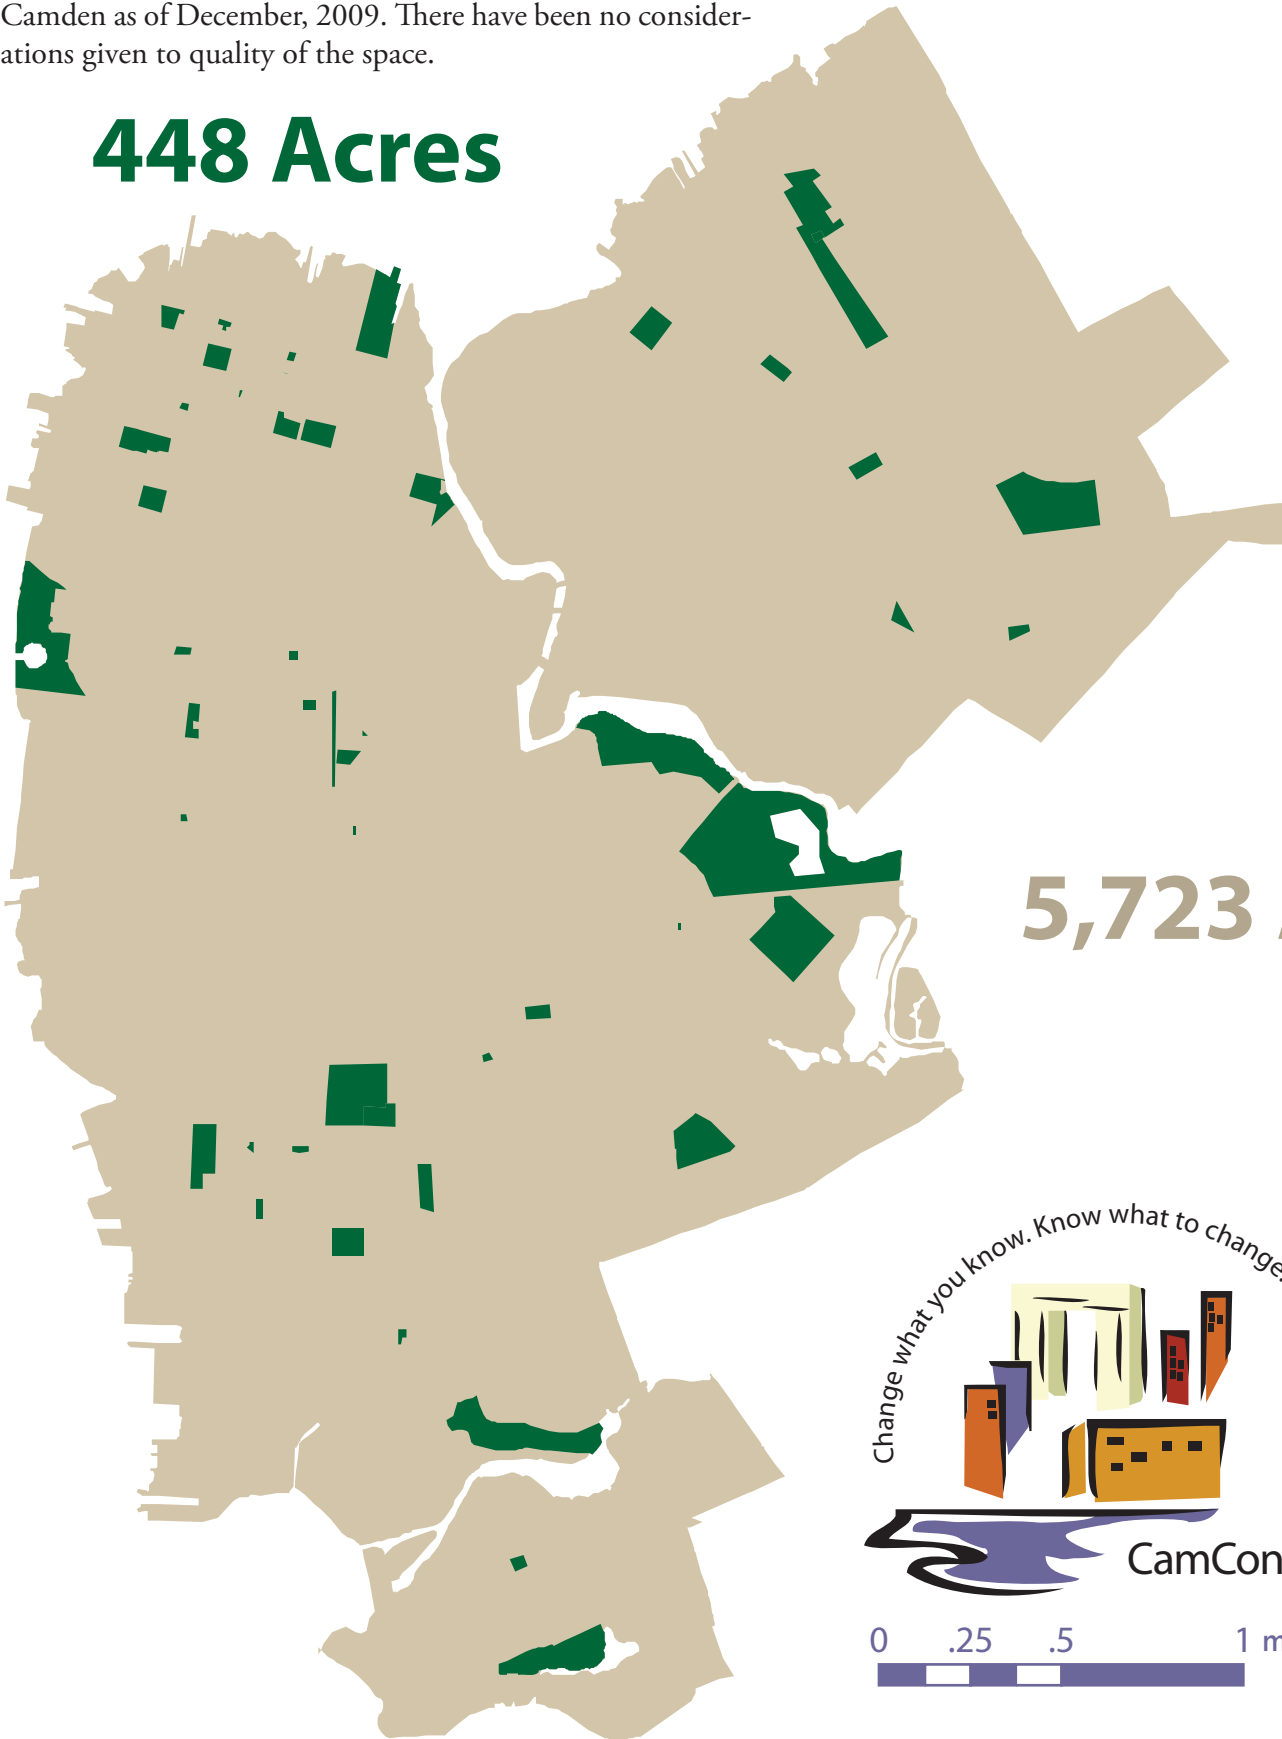

# Camden City Parks

**Background:** This map displays city and county owned parks in Camden as of December, 2009. There have been no considerations given to quality of the space.

**448 Acres**

**5,723 Acres**

Change what you know. Know what to change.

CamConnect.org

0 .25 .5 1 miles